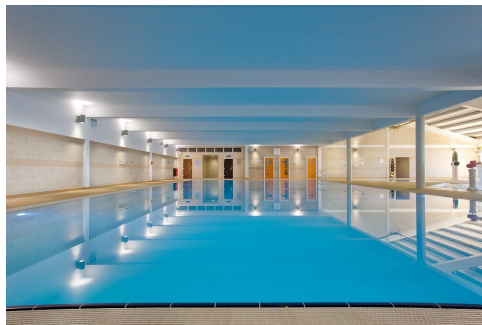

Spa and Sauna Suppliers

Shop and Extensive Display
Open Monday - Saturday

**SHOWROOM & DISPLAY
RAILWAY TRIANGLE
DORCHESTER**

Cresta Leisure
Limited
Swimming Pools & Hot Tubs
Prôteus

**Office/Shop 01305 259253
www.cresta-leisure.co.uk**